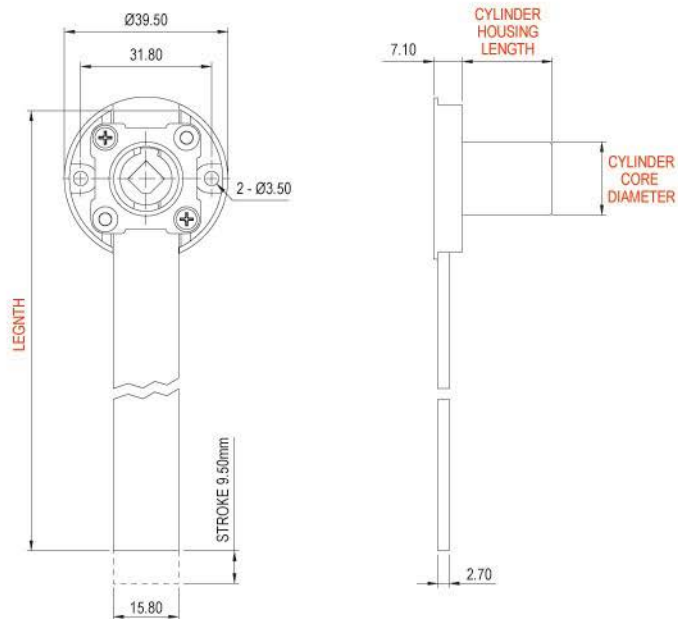

Wooden furniture lock

A-602-22
Ø18mm

A-702-22
Ø16.5mm

A-602-26
Ø18mm

A-602-32
Ø18mm

A-602-38
Ø18mm

SIDE CENTRAL LOCK

Specifications

- SIDE CENTRAL LOCK
- CABINET SIDE INSTALLATION
- AVAILABLE IN TWO DIAMETERS: 16.5mm & 18mm
- CLICK ACTION MECHANISM
- KEY REMOVABLE IN LOCKED & UNLOCKED POSITIONS
- WITH ALUMINUM BAR
- ZINC ALLOY DIE CAST

A set includes

- 1 LOCK HOUSING
- 3 LOCKING BOLTS
- 1 CYLINDER CORE
- 3 SCREWS
- 2 KEYS
- 2 BAR GUIDES
- 1 BEZEL

Dimensions

Finished

SIDE CENTRAL LOCK

Drill hole

Ø 17.5mm FOR 16.5mm HOUSING DIAMETER

Ø 19mm FOR 18mm HOUSING DIAMETER

Wood Thickness

16-20mm - USE 22mm CYLINDER HOUSING LENGTH

20-24mm - USE 26mm CYLINDER HOUSING LENGTH

24-30mm - USE 32mm CYLINDER HOUSING LENGTH

30-36mm - USE 38mm CYLINDER HOUSING LENGTH

Fixing Details