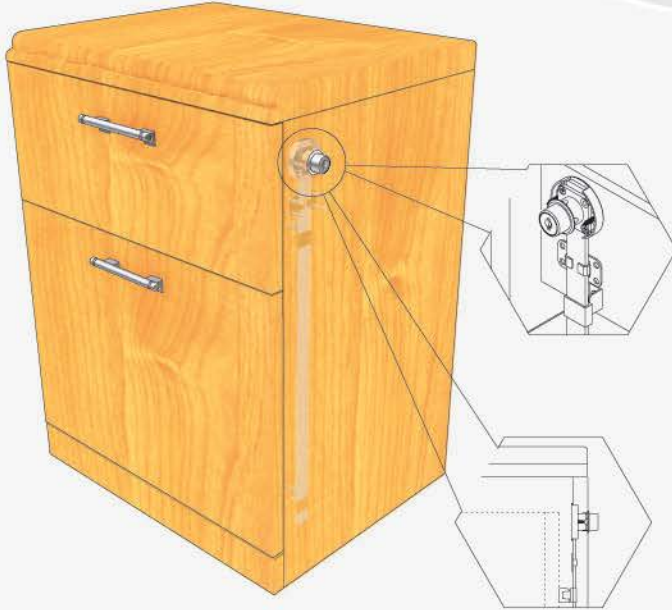

Wooden furniture lock

A-602-22
Ø18mm

A-702-22
Ø16.5mm

A-602-26
Ø18mm

A-602-32
Ø18mm

A-602-38
Ø18mm

SIDE CENTRAL LOCK

Specifications

- SIDE CENTRAL LOCK
- CABINET SIDE INSTALLATION
- AVAILABLE IN TWO DIAMETERS: 16.5mm & 18mm
- CLICK ACTION MECHANISM
- KEY REMOVABLE IN LOCKED & UNLOCKED POSITIONS
- WITH ALUMINUM BAR
- ZINC ALLOY DIE CAST

A set includes

- 1 LOCK HOUSING
- 3 LOCKING BOLTS
- 1 CYLINDER CORE
- 3 SCREWS
- 2 KEYS
- 2 BAR GUIDES
- 1 BEZEL

Dimensions

Finished

SIDE CENTRAL LOCK

Drill hole

Ø 17.5mm FOR 16.5mm HOUSING DIAMETER

Ø 19mm FOR 18mm HOUSING DIAMETER