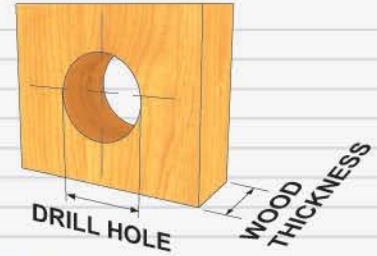

A set includes

- 1 LOCK HOUSING
- 3 LOCKING BOLTS
- 1 CYLINDER CORE
- 3 SCREWS
- 2 KEYS
- 2 BAR GUIDES
- 1 BEZEL

Dimensions

Finished

SIDE CENTRAL LOCK

Drill hole

Ø 17.5mm FOR 16.5mm HOUSING DIAMETER

Ø 19mm FOR 18mm HOUSING DIAMETER

Wood Thickness

16-20mm - USE 22mm CYLINDER HOUSING LENGTH

20-24mm - USE 26mm CYLINDER HOUSING LENGTH

24-30mm - USE 32mm CYLINDER HOUSING LENGTH

30-36mm - USE 38mm CYLINDER HOUSING LENGTH

Fixing Details