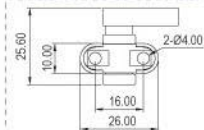

Wooden furniture lock

A-612-22
Ø18mm

A-712-22
Ø16.5mm

A-612-26
Ø18mm

A-612-32
Ø18mm

A-612-38
Ø18mm

Specifications

- ESPAGNOLETTE LOCK
- AVAILABLE IN TWO DIAMETERS:
16.5mm & 18mm
- FOR 6mm DIAMETER PROFILE ROD
- CLICK ACTION MECHANISM
- ZINC ALLOY DIE CAST

A set includes

- 1 LOCK HOUSING
- 1 CYLINDER CORE
- 2 KEYS
- 1 BEZEL
- L-BRACKET

ESPAÑOLETTE LOCK

Dimensions

DA012

DA028 / LENGTH = 2,000mm

DA014

DA013

DA074

Finished

ESPAÑOLETTE LOCK

Drill hole

Ø17.5mm FOR 16.5mm HOUSING DIAMETER

Ø19mm FOR 18mm HOUSING DIAMETER

Wood Thickness

16-20mm - USE 22mm CYLINDER HOUSING LENGTH

20-24mm - USE 26mm CYLINDER HOUSING LENGTH

24-30mm - USE 32mm CYLINDER HOUSING LENGTH

30-36mm - USE 38mm CYLINDER HOUSING LENGTH

Fixing Details

Locked

Unlocked