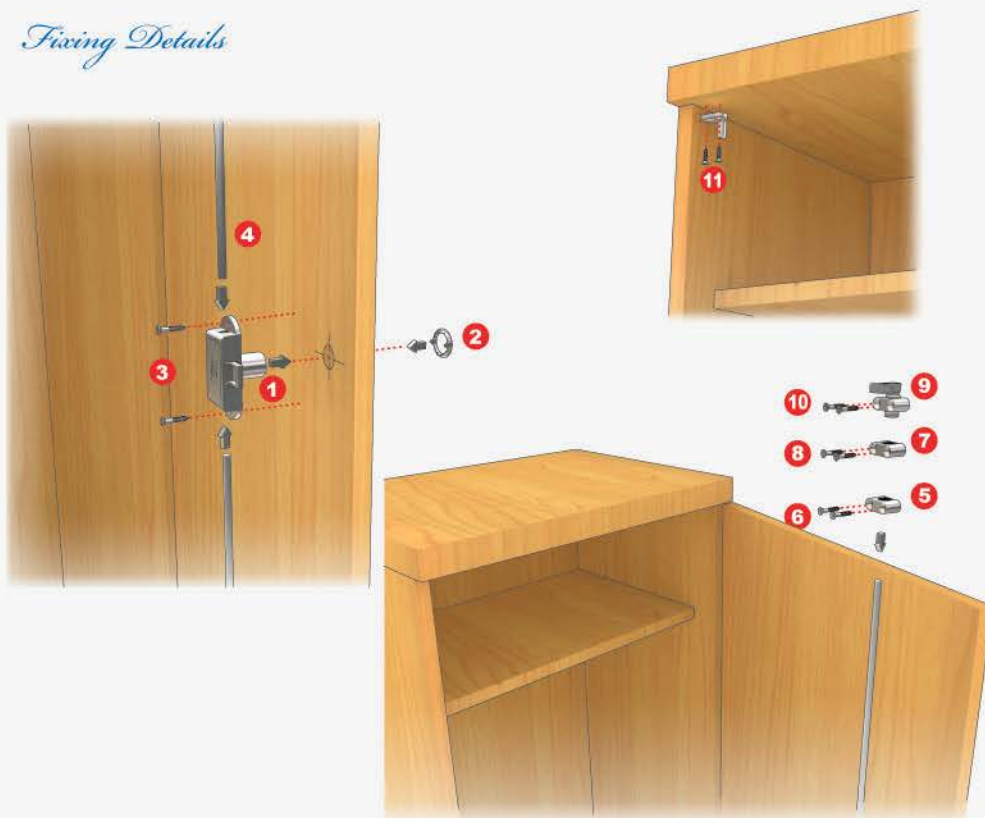

A set includes

- 1 LOCK HOUSING
- 1 CYLINDER CORE
- 2 KEYS
- 1 BEZEL
- L-BRACKET

ESPAÑOLETTE LOCK

Dimensions

DA012

DA028 / LENGTH = 2,000mm

DA014

DA013

DA074

Finished

ESPAÑOLETTE LOCK

Drill hole

Ø17.5mm FOR 16.5mm HOUSING DIAMETER

Ø19mm FOR 18mm HOUSING DIAMETER

Wood Thickness

16-20mm - USE 22mm CYLINDER HOUSING LENGTH

20-24mm - USE 26mm CYLINDER HOUSING LENGTH

24-30mm - USE 32mm CYLINDER HOUSING LENGTH

30-36mm - USE 38mm CYLINDER HOUSING LENGTH

Fixing Details

Locked

Unlocked