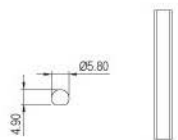

Wooden furniture lock

A-612-22
Ø18mm

A-712-22
Ø16.5mm

A-612-26
Ø18mm

A-612-32
Ø18mm

A-612-38
Ø18mm

Specifications

- ESPAGNOLETTE LOCK
- AVAILABLE IN TWO DIAMETERS:
16.5mm & 18mm
- FOR 6mm DIAMETER PROFILE ROD
- CLICK ACTION MECHANISM
- ZINC ALLOY DIE CAST

A set includes

- 1 LOCK HOUSING
- 1 CYLINDER CORE
- 2 KEYS
- 1 BEZEL
- L-BRACKET

ESPAÑOLETTE LOCK

Dimensions

DA012

DA028 / LENGTH = 2,000mm

DA014

DA013

DA074

Finished

ESPAÑOLETTE LOCK

Drill hole

Ø17.5mm FOR 16.5mm HOUSING DIAMETER

Ø19mm FOR 18mm HOUSING DIAMETER

Wood Thickness

16-20mm - USE 22mm CYLINDER HOUSING LENGTH

20-24mm - USE 26mm CYLINDER HOUSING LENGTH

24-30mm - USE 32mm CYLINDER HOUSING LENGTH

30-36mm - USE 38mm CYLINDER HOUSING LENGTH

Fixing Details

Locked

Unlocked