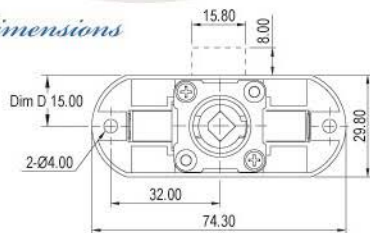

Wooden furniture lock

A-612-22
Ø18mm

A-712-22
Ø16.5mm

A-612-26
Ø18mm

A-612-32
Ø18mm

A-612-38
Ø18mm

Specifications

- ESPAGNOLETTE LOCK
- AVAILABLE IN TWO DIAMETERS:
16.5mm & 18mm
- FOR 6mm DIAMETER PROFILE ROD
- CLICK ACTION MECHANISM
- ZINC ALLOY DIE CAST

A set includes

- 1 LOCK HOUSING
- 1 CYLINDER CORE
- 2 KEYS
- 1 BEZEL
- L-BRACKET

ESPAÑOLETTE LOCK

Dimensions

DA012

DA028 / LENGTH = 2,000mm

DA014

DA013

DA074

Finished

ESPAÑOLETTE LOCK

Drill hole

Ø17.5mm FOR 16.5mm HOUSING DIAMETER

Ø19mm FOR 18mm HOUSING DIAMETER

Wood Thickness

16-20mm - USE 22mm CYLINDER HOUSING LENGTH

20-24mm - USE 26mm CYLINDER HOUSING LENGTH

24-30mm - USE 32mm CYLINDER HOUSING LENGTH

30-36mm - USE 38mm CYLINDER HOUSING LENGTH

Fixing Details

Locked

Unlocked