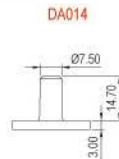

Wooden furniture lock

A-612-22
Ø18mm

A-712-22
Ø16.5mm

A-612-26
Ø18mm

A-612-32
Ø18mm

A-612-38
Ø18mm

Specifications

- ESPAGNOLETTE LOCK
- AVAILABLE IN TWO DIAMETERS:
16.5mm & 18mm
- FOR 6mm DIAMETER PROFILE ROD
- CLICK ACTION MECHANISM
- ZINC ALLOY DIE CAST

A set includes

- 1 LOCK HOUSING
- 1 CYLINDER CORE
- 2 KEYS
- 1 BEZEL
- L-BRACKET

ESPAÑOLETTE LOCK

Dimensions

DA012

DA028 / LENGTH = 2,000mm

DA014

DA013

DA074

Finished

ESPAÑOLETTE LOCK

Drill hole

Ø17.5mm FOR 16.5mm HOUSING DIAMETER

Ø19mm FOR 18mm HOUSING DIAMETER

Wood Thickness

16-20mm - USE 22mm CYLINDER HOUSING LENGTH

20-24mm - USE 26mm CYLINDER HOUSING LENGTH

24-30mm - USE 32mm CYLINDER HOUSING LENGTH

30-36mm - USE 38mm CYLINDER HOUSING LENGTH

Fixing Details

Locked

Unlocked