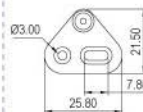

Wooden furniture lock

A-612-22
Ø18mm

A-712-22
Ø16.5mm

A-612-26
Ø18mm

A-612-32
Ø18mm

A-612-38
Ø18mm

Specifications

- ESPAGNOLETTE LOCK
- AVAILABLE IN TWO DIAMETERS:
16.5mm & 18mm
- FOR 6mm DIAMETER PROFILE ROD
- CLICK ACTION MECHANISM
- ZINC ALLOY DIE CAST

A set includes

- 1 LOCK HOUSING
- 1 CYLINDER CORE
- 2 KEYS
- 1 BEZEL
- L-BRACKET

ESPAÑOLETTE LOCK

Dimensions

DA012

DA028 / LENGTH = 2,000mm

DA014

DA013

DA074

Finished

ESPAÑOLETTE LOCK

Drill hole

Ø17.5mm FOR 16.5mm HOUSING DIAMETER

Ø19mm FOR 18mm HOUSING DIAMETER

Wood Thickness

16-20mm - USE 22mm CYLINDER HOUSING LENGTH

20-24mm - USE 26mm CYLINDER HOUSING LENGTH

24-30mm - USE 32mm CYLINDER HOUSING LENGTH

30-36mm - USE 38mm CYLINDER HOUSING LENGTH

Fixing Details

Locked

Unlocked