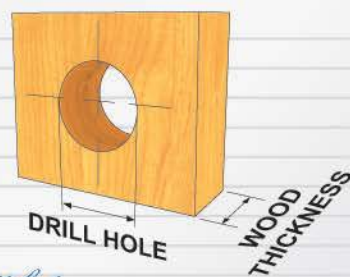

Wooden furniture lock

A-612-22
Ø18mm

A-712-22
Ø16.5mm

A-612-26
Ø18mm

A-612-32
Ø18mm

A-612-38
Ø18mm

Specifications

- ESPAGNOLETTE LOCK
- AVAILABLE IN TWO DIAMETERS:
16.5mm & 18mm
- FOR 6mm DIAMETER PROFILE ROD
- CLICK ACTION MECHANISM
- ZINC ALLOY DIE CAST

A set includes

- 1 LOCK HOUSING
- 1 CYLINDER CORE
- 2 KEYS
- 1 BEZEL
- L-BRACKET

ESPAÑOLETTE LOCK

Dimensions

DA012

DA028 / LENGTH = 2,000mm

DA014

DA013

DA074

Finished

ESPAÑOLETTE LOCK

Drill hole

Ø17.5mm FOR 16.5mm HOUSING DIAMETER

Ø19mm FOR 18mm HOUSING DIAMETER

Wood Thickness

16-20mm - USE 22mm CYLINDER HOUSING LENGTH