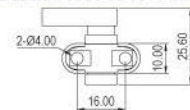

Wooden furniture lock

A-612-22
Ø18mm

A-712-22
Ø16.5mm

A-612-26
Ø18mm

A-612-32
Ø18mm

A-612-38
Ø18mm

Specifications

- ESPAGNOLETTE LOCK
- AVAILABLE IN TWO DIAMETERS:
16.5mm & 18mm
- FOR 6mm DIAMETER PROFILE ROD
- CLICK ACTION MECHANISM
- ZINC ALLOY DIE CAST

A set includes

- 1 LOCK HOUSING
- 1 CYLINDER CORE
- 2 KEYS
- 1 BEZEL
- L-BRACKET

ESPAÑOLETTE LOCK

Dimensions

DA012

DA028 / LENGTH = 2,000mm

DA014

DA013

DA074

Finished

ESPAÑOLETTE LOCK

Drill hole

Ø17.5mm FOR 16.5mm HOUSING DIAMETER

Ø19mm FOR 18mm HOUSING DIAMETER

Wood Thickness

16-20mm - USE 22mm CYLINDER HOUSING LENGTH

20-24mm - USE 26mm CYLINDER HOUSING LENGTH

24-30mm - USE 32mm CYLINDER HOUSING LENGTH

30-36mm - USE 38mm CYLINDER HOUSING LENGTH

Fixing Details

Locked

Unlocked