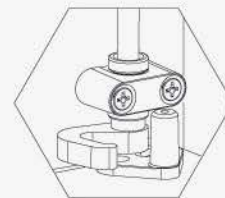

Wooden furniture lock

A-612-22
Ø18mm

A-712-22
Ø16.5mm

A-612-26
Ø18mm

A-612-32
Ø18mm

A-612-38
Ø18mm

Specifications

- ESPAGNOLETTE LOCK
- AVAILABLE IN TWO DIAMETERS:
16.5mm & 18mm
- FOR 6mm DIAMETER PROFILE ROD
- CLICK ACTION MECHANISM
- ZINC ALLOY DIE CAST

A set includes

- 1 LOCK HOUSING
- 1 CYLINDER CORE
- 2 KEYS
- 1 BEZEL
- L-BRACKET

ESPAÑOLETTE LOCK

Dimensions

DA012

DA028 / LENGTH = 2,000mm

DA014

DA013

DA074

Finished

ESPAÑOLETTE LOCK

Drill hole

Ø17.5mm FOR 16.5mm HOUSING DIAMETER

Ø19mm FOR 18mm HOUSING DIAMETER

Wood Thickness

16-20mm - USE 22mm CYLINDER HOUSING LENGTH

20-24mm - USE 26mm CYLINDER HOUSING LENGTH

24-30mm - USE 32mm CYLINDER HOUSING LENGTH

30-36mm - USE 38mm CYLINDER HOUSING LENGTH

Fixing Details

Locked

Unlocked