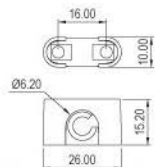

Wooden furniture lock

A-612-22
Ø18mm

A-712-22
Ø16.5mm

A-612-26
Ø18mm

A-612-32
Ø18mm

A-612-38
Ø18mm

Specifications

- ESPAGNOLETTE LOCK
- AVAILABLE IN TWO DIAMETERS:
16.5mm & 18mm
- FOR 6mm DIAMETER PROFILE ROD
- CLICK ACTION MECHANISM
- ZINC ALLOY DIE CAST

A set includes

- 1 LOCK HOUSING
- 1 CYLINDER CORE
- 2 KEYS
- 1 BEZEL
- L-BRACKET

ESPAÑOLETTE LOCK

Dimensions

DA012

DA028 / LENGTH = 2,000mm

DA014

DA013

DA074

Finished

ESPAÑOLETTE LOCK

Drill hole

Ø17.5mm FOR 16.5mm HOUSING DIAMETER

Ø19mm FOR 18mm HOUSING DIAMETER

Wood Thickness

16-20mm - USE 22mm CYLINDER HOUSING LENGTH

20-24mm - USE 26mm CYLINDER HOUSING LENGTH

24-30mm - USE 32mm CYLINDER HOUSING LENGTH

30-36mm - USE 38mm CYLINDER HOUSING LENGTH

Fixing Details

Locked

Unlocked