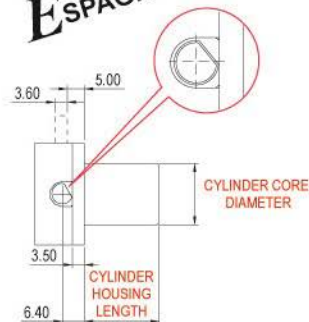

Wooden furniture lock

A-612-22
Ø18mm

A-712-22
Ø16.5mm

A-612-26
Ø18mm

A-612-32
Ø18mm

A-612-38
Ø18mm

Specifications

- ESPAGNOLETTE LOCK
- AVAILABLE IN TWO DIAMETERS:
16.5mm & 18mm
- FOR 6mm DIAMETER PROFILE ROD
- CLICK ACTION MECHANISM
- ZINC ALLOY DIE CAST

A set includes

- 1 LOCK HOUSING
- 1 CYLINDER CORE
- 2 KEYS
- 1 BEZEL
- L-BRACKET

ESPAÑOLETTE LOCK

Dimensions

DA012

DA028 / LENGTH = 2,000mm

DA014

DA013

DA074

Finished

ESPAÑOLETTE LOCK

Drill hole

Ø17.5mm FOR 16.5mm HOUSING DIAMETER

Ø19mm FOR 18mm HOUSING DIAMETER

Wood Thickness

16-20mm - USE 22mm CYLINDER HOUSING LENGTH

20-24mm - USE 26mm CYLINDER HOUSING LENGTH

24-30mm - USE 32mm CYLINDER HOUSING LENGTH

30-36mm - USE 38mm CYLINDER HOUSING LENGTH

Fixing Details

Locked

Unlocked