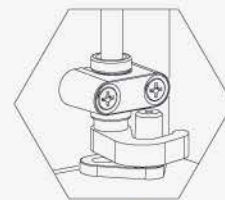

Wooden furniture lock

A-612-22
Ø18mm

A-712-22
Ø16.5mm

A-612-26
Ø18mm

A-612-32
Ø18mm

A-612-38
Ø18mm

Specifications

- ESPAGNOLETTE LOCK
- AVAILABLE IN TWO DIAMETERS:
16.5mm & 18mm
- FOR 6mm DIAMETER PROFILE ROD
- CLICK ACTION MECHANISM
- ZINC ALLOY DIE CAST

A set includes

- 1 LOCK HOUSING
- 1 CYLINDER CORE
- 2 KEYS
- 1 BEZEL
- L-BRACKET

ESPAÑOLETTE LOCK

Dimensions

DA012

DA028 / LENGTH = 2,000mm

DA014

DA013

DA074

Finished

ESPAÑOLETTE LOCK

Drill hole

Ø17.5mm FOR 16.5mm HOUSING DIAMETER

Ø19mm FOR 18mm HOUSING DIAMETER

Wood Thickness

16-20mm - USE 22mm CYLINDER HOUSING LENGTH

20-24mm - USE 26mm CYLINDER HOUSING LENGTH

24-30mm - USE 32mm CYLINDER HOUSING LENGTH

30-36mm - USE 38mm CYLINDER HOUSING LENGTH

Fixing Details

Locked

Unlocked