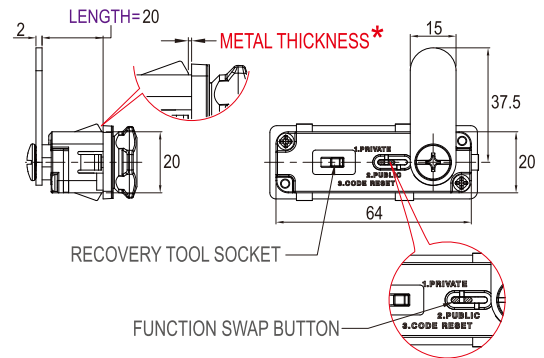

RECOVERY TOOL SOCKET

FUNCTION SWAP BUTTON

HR RIGHT

- **B3B-1-HR-C36**
- **B3B-2-HR-C36**

SPECIFICATIONS

- KEYLESS OPERATION.
- 2-IN-1 SYSTEM, ONE SMART LOCK THAT FEATURES PRIVATE & PUBLIC FUNCTIONS.
- CODE SETTING WITHOUT TOOLS.
- CODE FINDING FROM THE FRONT BY RECOVERY KEY.
- PLASTIC HOUSING.

A SET INCLUDES

- 1 LOCK
- 1 RECOVERY TOOL (FOR COMBI-PRIVATE ONLY)
- 1 RECOVERY KEY (FOR KEYED DIFFERENT ONLY, NOT SUPPLIED WITH KEYED ALIKE).

FN FINISH

- 66 WHITE
- 91 BLACK

PRODUCT CODE

B3B-1-M__-**VS**-**TN**-**FN-C**__-**TD**-**CL**

B3B-2-M__-**VS**-**TN**-**FN-C**__-**TD**-**CL**

ORDERING EXAMPLE & EXPLANATION

▪ **B3B-1-M1-HR-A-91-C36-J9Z-CL**

COMBI-PRIVATE, GROUP 1 MASTER KEY SYSTEM, HORIZONTAL RIGHT VERSION, 0.6-1mm METAL THICKNESS, BLACK FINISH, C36 CAM TYPE, 90° CLOCKWISE ROTARY CAM MOVEMENT, CL LOGO.

NOTE

* METAL THICKNESS AFTER PAINTING MUST BE 0.6-1mm.

TN METAL THICKNESS

CODE	METAL THICKNESS
A	0.6-1mm

TD TURNING DIRECTION

- **K3Z** LEFT VERSION
- **KZ9** LEFT VERSION
- **K63** LEFT VERSION

- **J9Z** RIGHT VERSION
- **JZ3** RIGHT VERSION
- **J69** RIGHT VERSION