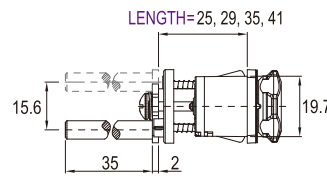

R RIGHT

■ **852-HR-D033**
■ **853-HR-D033**

UP TO **9,999** COMBINATIONS

FUNCTION SWAP BUTTON

WOOD THICKNESS

SPECIFICATIONS

- KEYLESS OPERATION.
- 2-IN-1 SYSTEM, ONE SMART LOCK THAT FEATURES PRIVATE & PUBLIC FUNCTIONS.
- CODE SETTING WITHOUT TOOLS.
- CODE FINDING FROM THE FRONT BY RECOVERY KEY.
- PLASTIC HOUSING.