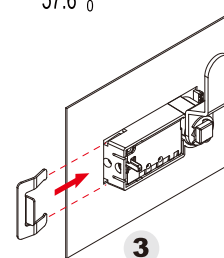

NOTE

* METAL THICKNESS AFTER PAINTING MUST BE 0.6-1.2mm.

TN METAL THICKNESS

CODE	METAL THICKNESS
A	0.6-1.2 mm

TD TURNING DIRECTION

J9Z RIGHT VERSION

JZ3 RIGHT VERSION

FIXING DETAILS