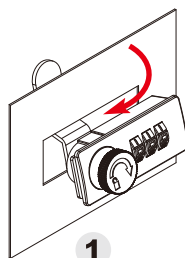

FIXING DETAILS