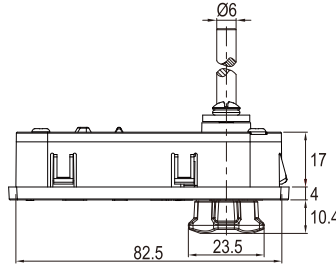

MICRO USB SLOT
ช่องเสียบ
(FOR POWER BANK)