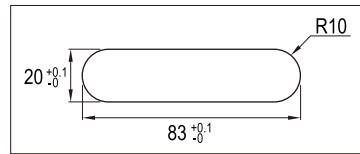

FIXING HOLE SIZE / ขนาดรูเจาะ

TN METAL THICKNESS / ความหนาเหล็ก

CODE / รหัส	METAL THICKNESS / ความหนาเหล็ก
A	0.6-1mm

PRODUCT CODE / รหัสสินค้า

TTP101- VS TN FN1 -R587 FN2 -CTK TD -C KEY +3B91CL+60301
TTP201- VS TN FN1 -R587 FN2 -CTK TD -C KEY +3B91CL+60301

ORDERING EXAMPLE & EXPLANATION

ตัวอย่างการสั่งซื้อและคำอธิบาย

▪ TTP101-HRA94D-R58794D-CTK01J9Z-CL-K31867BCG-CL-CL-N001+3B91CL+60301

TOUCHPAD LOCK PRIVATE, HORIZONTAL RIGHT VERSION, 0.6-1mm METAL THICKNESS, DARK GRAY FINISH, KNOB R587, DARK GRAY FINISH, CTK01 CAM TYPE, 90° CLOCKWISE ROTATION FROM 9 TO Z POSITION (FROM LOCK TO UNLOCK), KEY WITH BLUE MARBLED COLOR CAP, CG KEYWAY, CL LOGO ON CAP, BATTERY BOX 3V DC (1.5V), WIRE COVER R603.