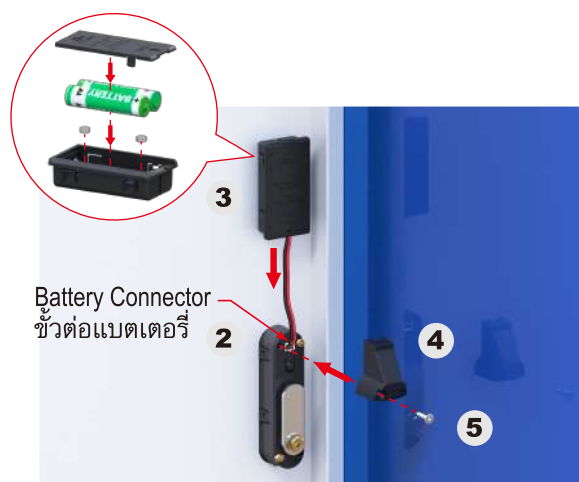

FIXING DETAILS / การติดตั้ง