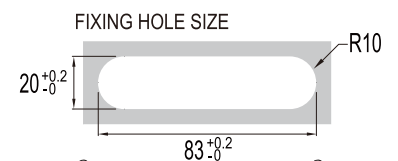

FIXING DETAILS

1