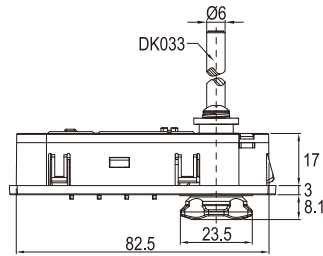

FOR METAL CABINET FILING CABINET LOCK

PRIVATE NO. **852-D033**
PUBLIC NO. **853-D033**

VS VERSION

HL LEFT

■ **852-HL-D033**
■ **853-HL-D033**

HR RIGHT

■ **852-HR-D033**
■ **853-HR-D033**

UP TO **9,999** COMBINATIONS