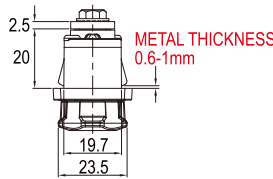

VR RIGHT / ขวา