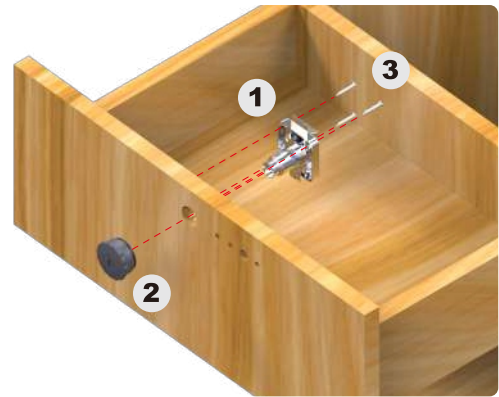

FIXING DETAILS / การติดตั้ง