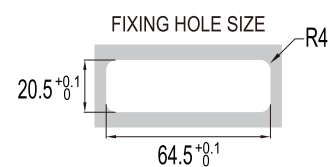

FIXING DETAILS

1