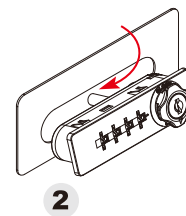

FIXING DETAILS