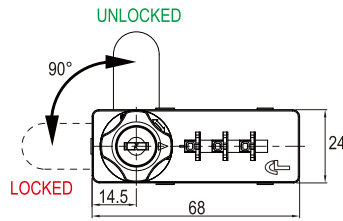

FOR METAL CABINET LOCKER LOCK

PRIVATE NO. **B3B-1-C36**
PUBLIC NO. **B3B-2-C36**

UP TO **999** COMBINATIONS

VS VERSION

HL LEFT

- **B3B-1-HL-C36**
- **B3B-2-HL-C36**

LOCKED

RECOVERY TOOL SOCKET

FUNCTION SWAP BUTTON

HR RIGHT

- **B3B-1-HR-C36**
- **B3B-2-HR-C36**

SPECIFICATIONS

- KEYLESS OPERATION.
- 2-IN-1 SYSTEM, ONE SMART LOCK THAT FEATURES PRIVATE & PUBLIC FUNCTIONS.
- CODE SETTING WITHOUT TOOLS.
- CODE FINDING FROM THE FRONT BY RECOVERY KEY.
- PLASTIC HOUSING.

A SET INCLUDES

- 1 LOCK
- 1 RECOVERY TOOL (FOR COMBI-PRIVATE ONLY)
- 1 RECOVERY KEY (FOR KEYED DIFFERENT ONLY, NOT SUPPLIED WITH KEYED ALIKE).

FN FINISH

- 66 WHITE
- 91 BLACK

PRODUCT CODE

B3B-1-M__-**VS**-**TN**-**FN-C**__-**TD**-**CL**

B3B-2-M__-**VS**-**TN**-**FN-C**__-**TD**-**CL**

ORDERING EXAMPLE & EXPLANATION

▪ **B3B-1-M1-HR-A-91-C36-J9Z-CL**

COMBI-PRIVATE, GROUP 1 MASTER KEY SYSTEM, HORIZONTAL RIGHT VERSION, 0.6-1mm METAL THICKNESS, BLACK FINISH, C36 CAM TYPE, 90° CLOCKWISE ROTARY CAM MOVEMENT, CL LOGO.

NOTE

* METAL THICKNESS AFTER PAINTING MUST BE 0.6-1mm.

TN METAL THICKNESS

CODE	METAL THICKNESS
A	0.6-1mm

TD TURNING DIRECTION

- **K3Z** LEFT VERSION
- **KZ9** LEFT VERSION
- **K63** LEFT VERSION

- **J9Z** RIGHT VERSION
- **JZ3** RIGHT VERSION
- **J69** RIGHT VERSION

FIXING DETAILS

1

2

3

ALL MEASUREMENTS : mm