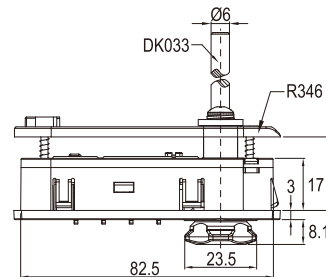

R RIGHT

■ **852-HR-D033**
■ **853-HR-D033**

UP TO **9,999** COMBINATIONS

FUNCTION SWAP BUTTON

WOOD THICKNESS

SPECIFICATIONS

- KEYLESS OPERATION.
- 2-IN-1 SYSTEM, ONE SMART LOCK THAT FEATURES PRIVATE & PUBLIC FUNCTIONS.
- CODE SETTING WITHOUT TOOLS.
- CODE FINDING FROM THE FRONT BY RECOVERY KEY.
- PLASTIC HOUSING.