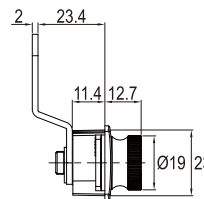

UP TO **999** COMBINATIONS