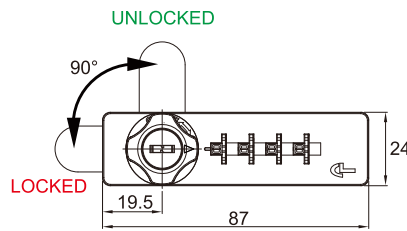

ALL MEASUREMENTS : mm

FOR METAL CABINET LOCKER LOCK

PRIVATE NO. **852-C01**
PUBLIC NO. **853-C01**

UP TO **9,999** COMBINATIONS

VS VERSION

HL LEFT

■ **852-HL-C01**
■ **853-HL-C01**

HR RIGHT