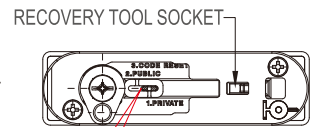

R RIGHT

■ **852-HR-D033**
■ **853-HR-D033**

UP TO **9,999** COMBINATIONS

FUNCTION SWAP BUTTON

WOOD THICKNESS

SPECIFICATIONS

- KEYLESS OPERATION.
- 2-IN-1 SYSTEM, ONE SMART LOCK THAT FEATURES PRIVATE & PUBLIC FUNCTIONS.
- CODE SETTING WITHOUT TOOLS.
- CODE FINDING FROM THE FRONT BY RECOVERY KEY.
- PLASTIC HOUSING.