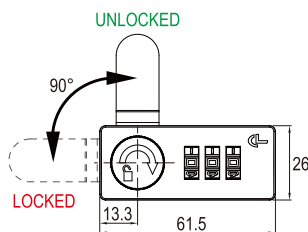

UP TO **999** COMBINATIONS