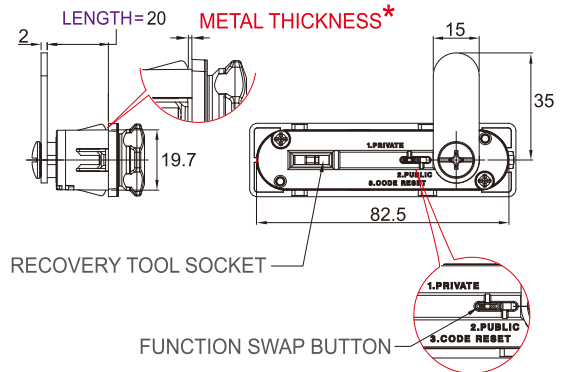

ALL MEASUREMENTS : mm

FOR METAL CABINET LOCKER LOCK

PRIVATE NO. **852-C01**
PUBLIC NO. **853-C01**

UP TO **9,999** COMBINATIONS

VS VERSION

HL LEFT

■ **852-HL-C01**
■ **853-HL-C01**

HR RIGHT