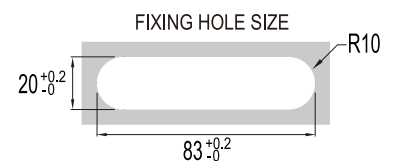

FIXING DETAILS