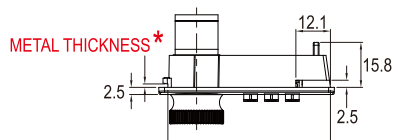

UP TO **999** COMBINATIONS