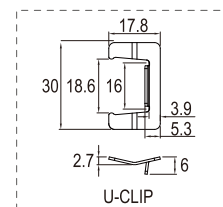

UP TO **999** COMBINATIONS