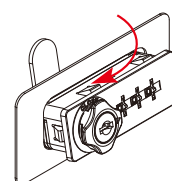

FOR METAL CABINET LOCKER LOCK

PRIVATE NO. **B3B-1-C36**
PUBLIC NO. **B3B-2-C36**

UP TO **999** COMBINATIONS

VS VERSION

HL LEFT

- **B3B-1-HL-C36**
- **B3B-2-HL-C36**

LOCKED

RECOVERY TOOL SOCKET

FUNCTION SWAP BUTTON

HR RIGHT

- **B3B-1-HR-C36**
- **B3B-2-HR-C36**

SPECIFICATIONS

- KEYLESS OPERATION.
- 2-IN-1 SYSTEM, ONE SMART LOCK THAT FEATURES PRIVATE & PUBLIC FUNCTIONS.
- CODE SETTING WITHOUT TOOLS.
- CODE FINDING FROM THE FRONT BY RECOVERY KEY.
- PLASTIC HOUSING.

A SET INCLUDES

- 1 LOCK
- 1 RECOVERY TOOL (FOR COMBI-PRIVATE ONLY)
- 1 RECOVERY KEY (FOR KEYED DIFFERENT ONLY, NOT SUPPLIED WITH KEYED ALIKE).

FN FINISH

- 66 WHITE
- 91 BLACK

PRODUCT CODE

B3B-1-M__-**VS**-**TN**-**FN-C**__-**TD**-**CL**

B3B-2-M__-**VS**-**TN**-**FN-C**__-**TD**-**CL**

ORDERING EXAMPLE & EXPLANATION

▪ **B3B-1-M1-HR-A-91-C36-J9Z-CL**

COMBI-PRIVATE, GROUP 1 MASTER KEY SYSTEM, HORIZONTAL RIGHT VERSION, 0.6-1mm METAL THICKNESS, BLACK FINISH, C36 CAM TYPE, 90° CLOCKWISE ROTARY CAM MOVEMENT, CL LOGO.

NOTE

* METAL THICKNESS AFTER PAINTING MUST BE 0.6-1mm.

TN METAL THICKNESS

CODE	METAL THICKNESS
A	0.6-1mm

TD TURNING DIRECTION

- **K3Z** LEFT VERSION
- **KZ9** LEFT VERSION
- **K63** LEFT VERSION

- **J9Z** RIGHT VERSION
- **JZ3** RIGHT VERSION
- **J69** RIGHT VERSION

FIXING DETAILS

1

2

3

ALL MEASUREMENTS : mm