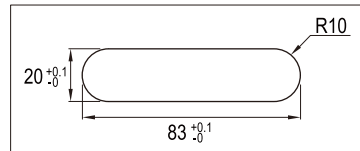

FIXING HOLE SIZE / ขนาดรูเจาะ

TN METAL THICKNESS / ความหนาเหล็ก

CODE / รหัส	METAL THICKNESS / ความหนาเหล็ก
A	0.6-1mm

PRODUCT CODE / รหัสสินค้า

TTP101- VS TN FN1 -R589 FN2 -D TD -C KEY +3B91CL+59901
TTP201- VS TN FN1 -R589 FN2 -D TD -C KEY +3B91CL+59901

ORDERING EXAMPLE & EXPLANATION

ตัวอย่างการสั่งซื้อและคำอธิบาย

▪ TTP101-HRA94D-R58994D-D033JZ6-CL-K31867BCG-CL-CL-N001+3B91CL+59901

TOUCHPAD LOCK PRIVATE, HORIZONTAL RIGHT VERSION, 0.6-1mm METAL THICKNESS, DARK GRAY FINISH, KNOB R599, DARK GRAY FINISH, D033 LOCKING PIN TYPE, 180° CLOCKWISE ROTATION FROM Z TO 6 POSITION (FROM LOCK TO UNLOCK), KEY WITH BLUE MARBLED COLOR CAP, CG KEYWAY, CL LOGO ON CAP, BATTERY BOX 3V DC (1.5V), WIRE COVER R599.