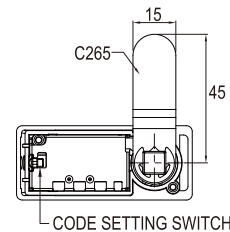

UP TO **999** COMBINATIONS