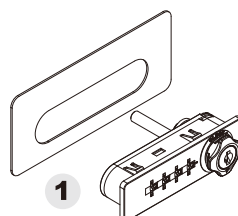

FIXING DETAILS