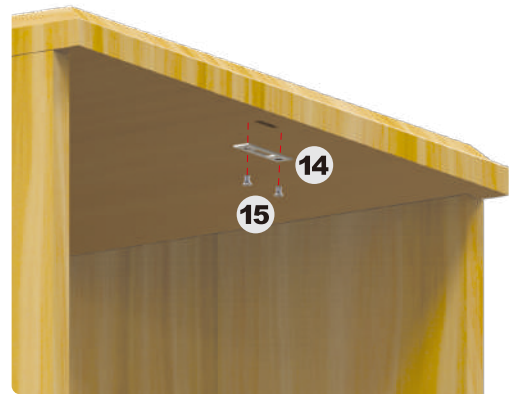

FIXING DETAILS / การติดตั้ง