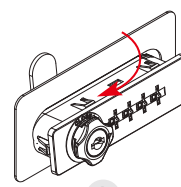

FOR METAL CABINET LOCKER LOCK

PRIVATE NO. **852-C01**
PUBLIC NO. **853-C01**

UP TO **9,999** COMBINATIONS

VS VERSION

HL LEFT

■ **852-HL-C01**
■ **853-HL-C01**

HR RIGHT

■ **852-HR-C01**
■ **853-HR-C01**

SPECIFICATIONS

- KEYLESS OPERATION.
- 2-IN-1 SYSTEM, ONE SMART LOCK THAT FEATURES PRIVATE & PUBLIC FUNCTIONS.
- CODE SETTING WITHOUT TOOLS.
- CODE FINDING FROM THE FRONT BY RECOVERY KEY.
- PLASTIC HOUSING.

A SET INCLUDES

- 1 LOCK
- 1 RECOVERY TOOL (FOR COMBI-PRIVATE ONLY)
- 1 RECOVERY KEY (FOR KEYED DIFFERENT ONLY, NOT SUPPLIED WITH KEYED ALIKE)

FN FINISH

- 66 WHITE
- 91 BLACK

PRODUCT CODE

852-M__-**VS**-**TN**-**FN**-**C**__-**TD**-**CL**

853-M__-**VS**-**TN**-**FN**-**C**__-**TD**-**CL**

ORDERING EXAMPLE & EXPLANATION

■ **853-M1-HR-A-91-C01-J9Z-CL**

COMBI-PUBLIC, GROUP 1 MASTER KEY SYSTEM, HORIZONTAL RIGHT VERSION, 0.6-1mm METAL THICKNESS, BLACK FINISH, C01 CAM TYPE, 90° CLOCKWISE ROTARY CAM MOVEMENT, CL LOGO.

NOTE

* METAL THICKNESS AFTER PAINTING MUST BE 0.6-1mm.

TN METAL THICKNESS

CODE	METAL THICKNESS
A	0.6-1mm

TD TURNING DIRECTION

K3Z LEFT VERSION

J9Z RIGHT VERSION

KZ9 LEFT VERSION

JZ3 RIGHT VERSION

K63 LEFT VERSION

J69 RIGHT VERSION

FIXING DETAILS

1

2

3

ALL MEASUREMENTS : mm