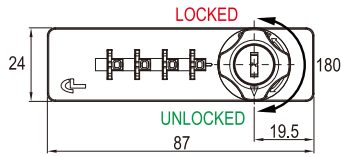

FOR METAL CABINET FILING CABINET LOCK

PRIVATE NO. **852-D033**
PUBLIC NO. **853-D033**

VS VERSION

HL LEFT

■ **852-HL-D033**
■ **853-HL-D033**

HR RIGHT

■ **852-HR-D033**
■ **853-HR-D033**

UP TO **9,999** COMBINATIONS