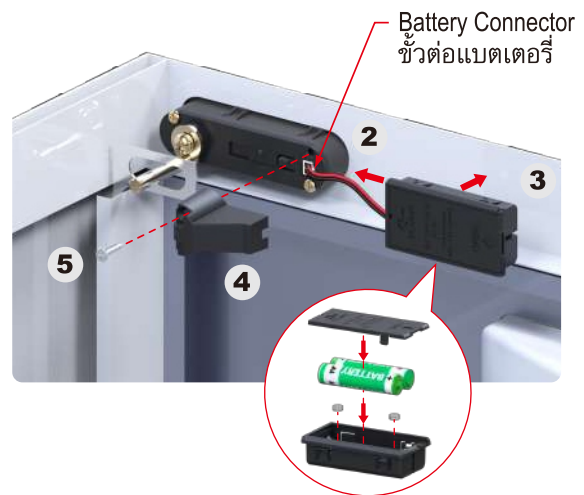

FOR **METAL** CABINET
FILING CABINET LOCK

PRIVATE NO. **TTP101-H-D033**
PUBLIC NO. **TTP201-H-D033**

TukTuk
TOUCHPAD
Combination Lock

FIXING DETAILS / การติดตั้ง