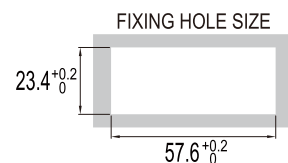

NOTE

* METAL THICKNESS AFTER PAINTING MUST BE 0.6-1.2mm.

TN METAL THICKNESS

CODE	METAL THICKNESS
A	0.6-1.2 mm

TD TURNING DIRECTION

J9Z RIGHT VERSION

JZ3 RIGHT VERSION

FIXING DETAILS