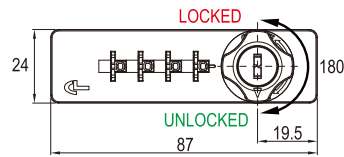

R RIGHT

■ **852-HR-D033**
■ **853-HR-D033**

UP TO **9,999** COMBINATIONS

FUNCTION SWAP BUTTON

WOOD THICKNESS

SPECIFICATIONS

- KEYLESS OPERATION.
- 2-IN-1 SYSTEM, ONE SMART LOCK THAT FEATURES PRIVATE & PUBLIC FUNCTIONS.
- CODE SETTING WITHOUT TOOLS.
- CODE FINDING FROM THE FRONT BY RECOVERY KEY.
- PLASTIC HOUSING.