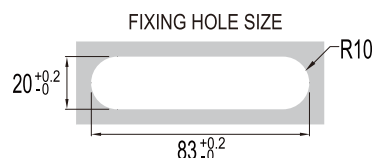

FIXING DETAILS