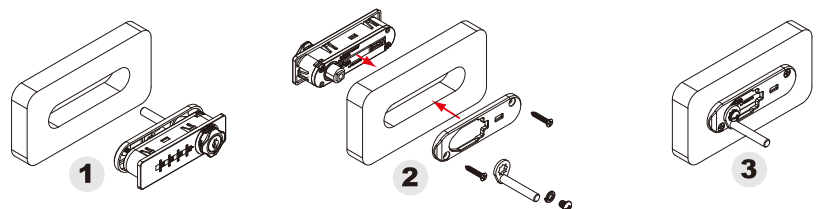

TD TURNING DIRECTION

KZ6 LEFT VERSION | JZ6 RIGHT VERSION

Z FROM LOCK TO UNLOCK POSITION
9 J : CLOCKWISE
6 K : COUNTER-CLOCKWISE

FIXING DETAILS

ACCESSORIES		*CUSTOMER SPECIFIED	
CODE	mm	SCREW	
DA015	6	I028	
DA016	8	DU103	
	9	I006	
	13	I006	
DA017	25.5	DU048	
	23	DU083	
DA047	17	I006	