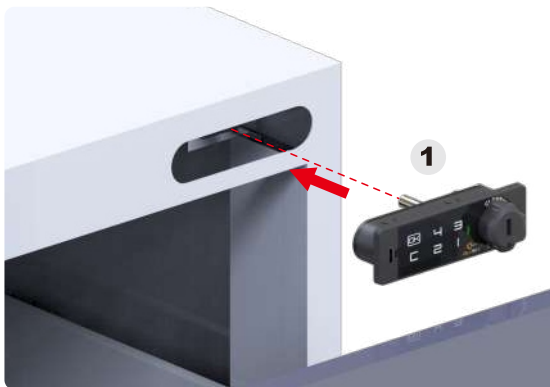

FOR **METAL** CABINET
FILING CABINET LOCK

PRIVATE NO. **TTP101-H-D033**
PUBLIC NO. **TTP201-H-D033**

TukTuk
TOUCHPAD
Combination Lock

FIXING DETAILS / การติดตั้ง