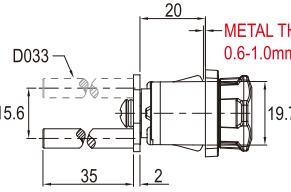

UP TO 4.2 Billion COMBINATIONS
รองรับ พันล้าน รหัส