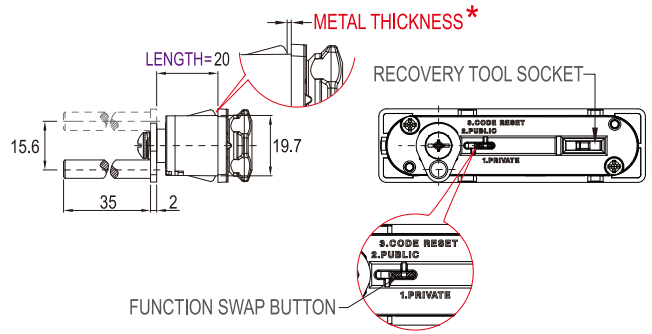

FOR METAL CABINET FILING CABINET LOCK

PRIVATE NO. **852-D033**
PUBLIC NO. **853-D033**

VS VERSION

HL LEFT

■ **852-HL-D033**
■ **853-HL-D033**

HR RIGHT

■ **852-HR-D033**
■ **853-HR-D033**

UP TO **9,999** COMBINATIONS