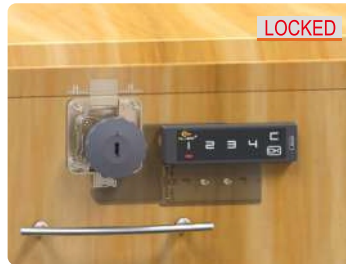

FIXING DETAILS / การติดตั้ง