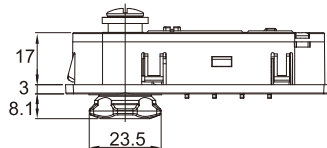

FOR METAL CABINET LOCKER LOCK

PRIVATE NO. **852-C01**
PUBLIC NO. **853-C01**

UP TO **9,999** COMBINATIONS

VS VERSION

HL LEFT

■ **852-HL-C01**
■ **853-HL-C01**

HR RIGHT

■ **852-HR-C01**
■ **853-HR-C01**

SPECIFICATIONS

- KEYLESS OPERATION.
- 2-IN-1 SYSTEM, ONE SMART LOCK THAT FEATURES PRIVATE & PUBLIC FUNCTIONS.
- CODE SETTING WITHOUT TOOLS.
- CODE FINDING FROM THE FRONT BY RECOVERY KEY.
- PLASTIC HOUSING.

A SET INCLUDES

- 1 LOCK
- 1 RECOVERY TOOL (FOR COMBI-PRIVATE ONLY)
- 1 RECOVERY KEY (FOR KEYED DIFFERENT ONLY, NOT SUPPLIED WITH KEYED ALIKE)

FN FINISH

- 66 WHITE
- 91 BLACK

PRODUCT CODE

852-M__-**VS**-**TN**-**FN**-**C**__-**TD**-**CL**

853-M__-**VS**-**TN**-**FN**-**C**__-**TD**-**CL**

ORDERING EXAMPLE & EXPLANATION

■ **853-M1-HR-A-91-C01-J9Z-CL**

COMBI-PUBLIC, GROUP 1 MASTER KEY SYSTEM, HORIZONTAL RIGHT VERSION, 0.6-1mm METAL THICKNESS, BLACK FINISH, C01 CAM TYPE, 90° CLOCKWISE ROTARY CAM MOVEMENT, CL LOGO.

NOTE

* METAL THICKNESS AFTER PAINTING MUST BE 0.6-1mm.

TN METAL THICKNESS

CODE	METAL THICKNESS
A	0.6-1mm

TD TURNING DIRECTION

K3Z LEFT VERSION

J9Z RIGHT VERSION

KZ9 LEFT VERSION

JZ3 RIGHT VERSION

K63 LEFT VERSION

J69 RIGHT VERSION

FIXING DETAILS

1

2

3

ALL MEASUREMENTS : mm